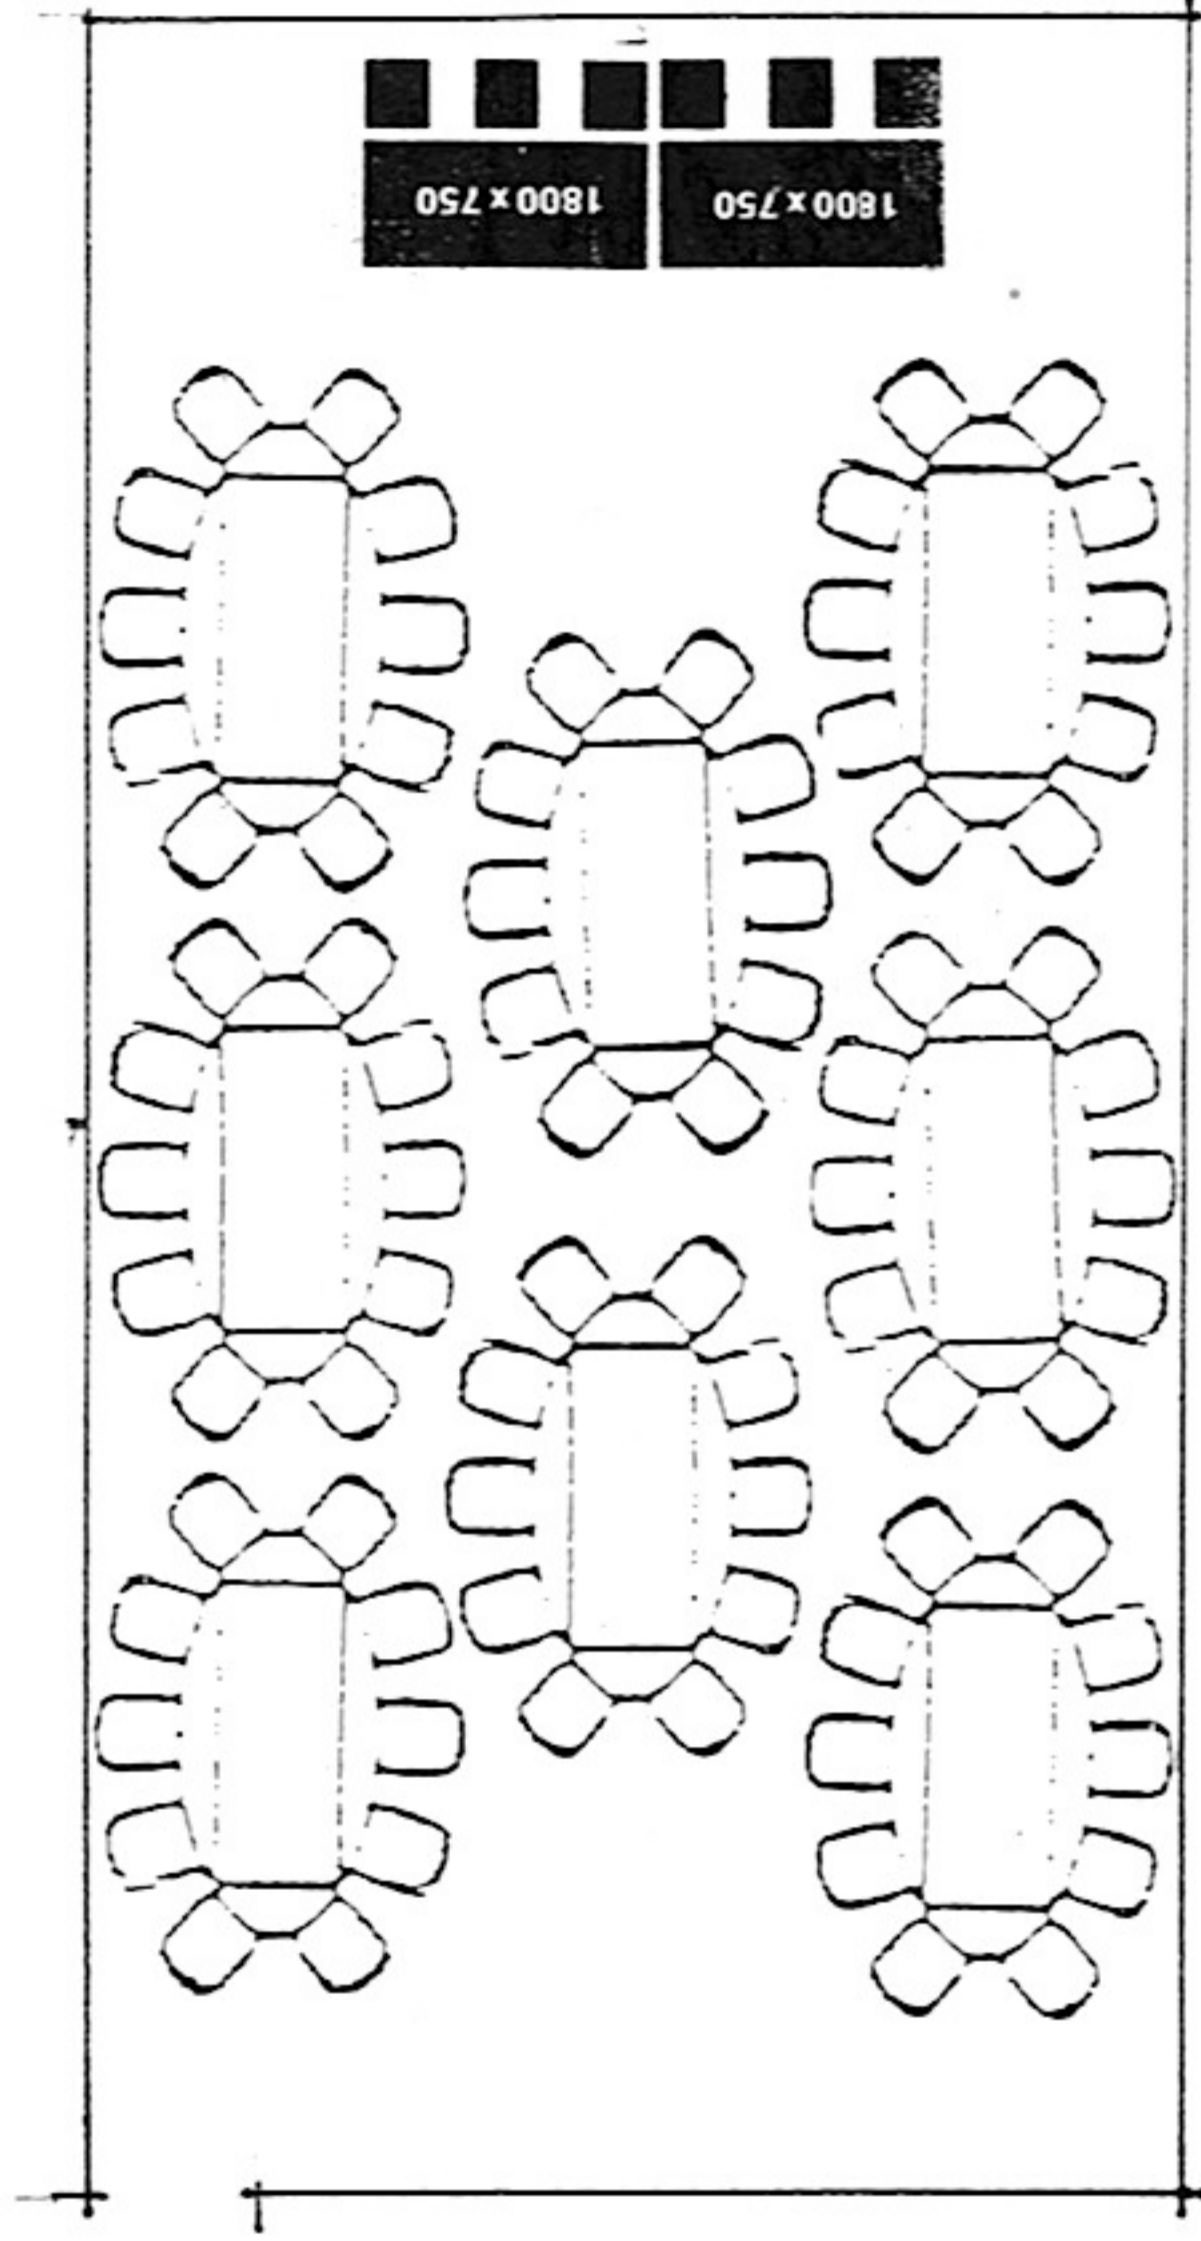

BANQUET STYLE 3

SEATING FOR 86  
USING 10-1800x750  
FLATTOP TABLES +  
8-2400x1200  
OVAL OVERLAYS

SUGGESTED SEATING

BILLABONG & SANCTUARY

DATE 22/1/08

DAVID BARD