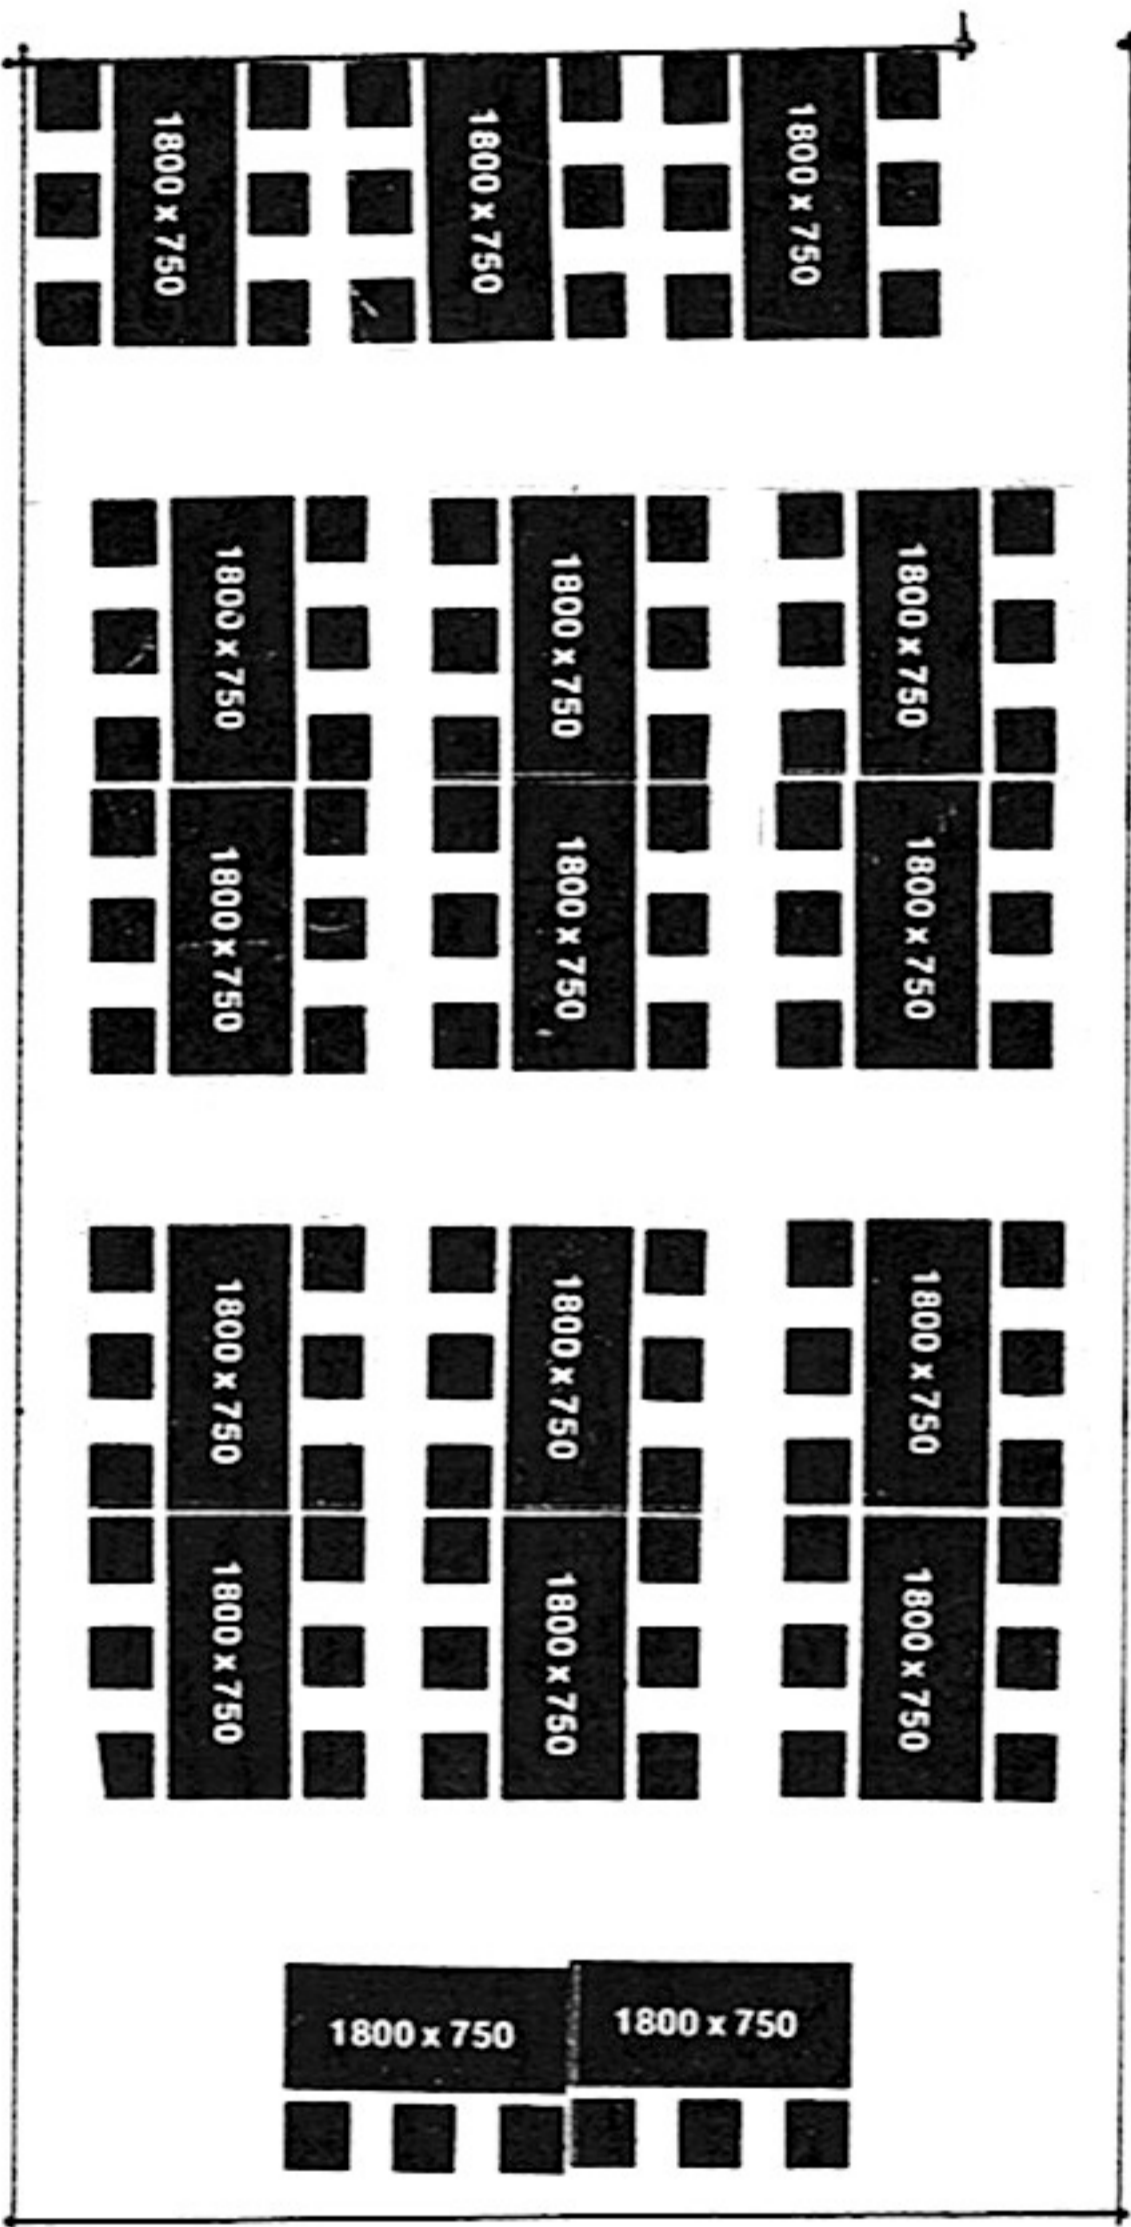

THEATRE STYLE

SEATING FOR
100.

BANQUET STYLE

SEATING FOR
96 USING 17-1800x750
FLAT TOP TABLES.

SUGGESTED SEATING
LAYOUTS OF FUNCTION RM

BILLARBOUS SANCTUARY

DATE 22/1/08
SCALE 1:100
DRA T: RHPD
SERBEL